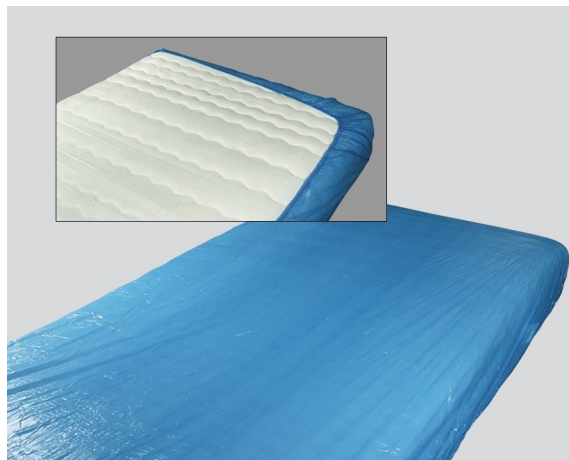

carumed

Because we care!

Mattress cover

CPE Mattress Cover made of LDPE. Protects the mattress from being soiled by liquids of various kinds.

The cover is equipped with rubber bands to hold it in place.

Measures: 210 * 90 * 20 cm